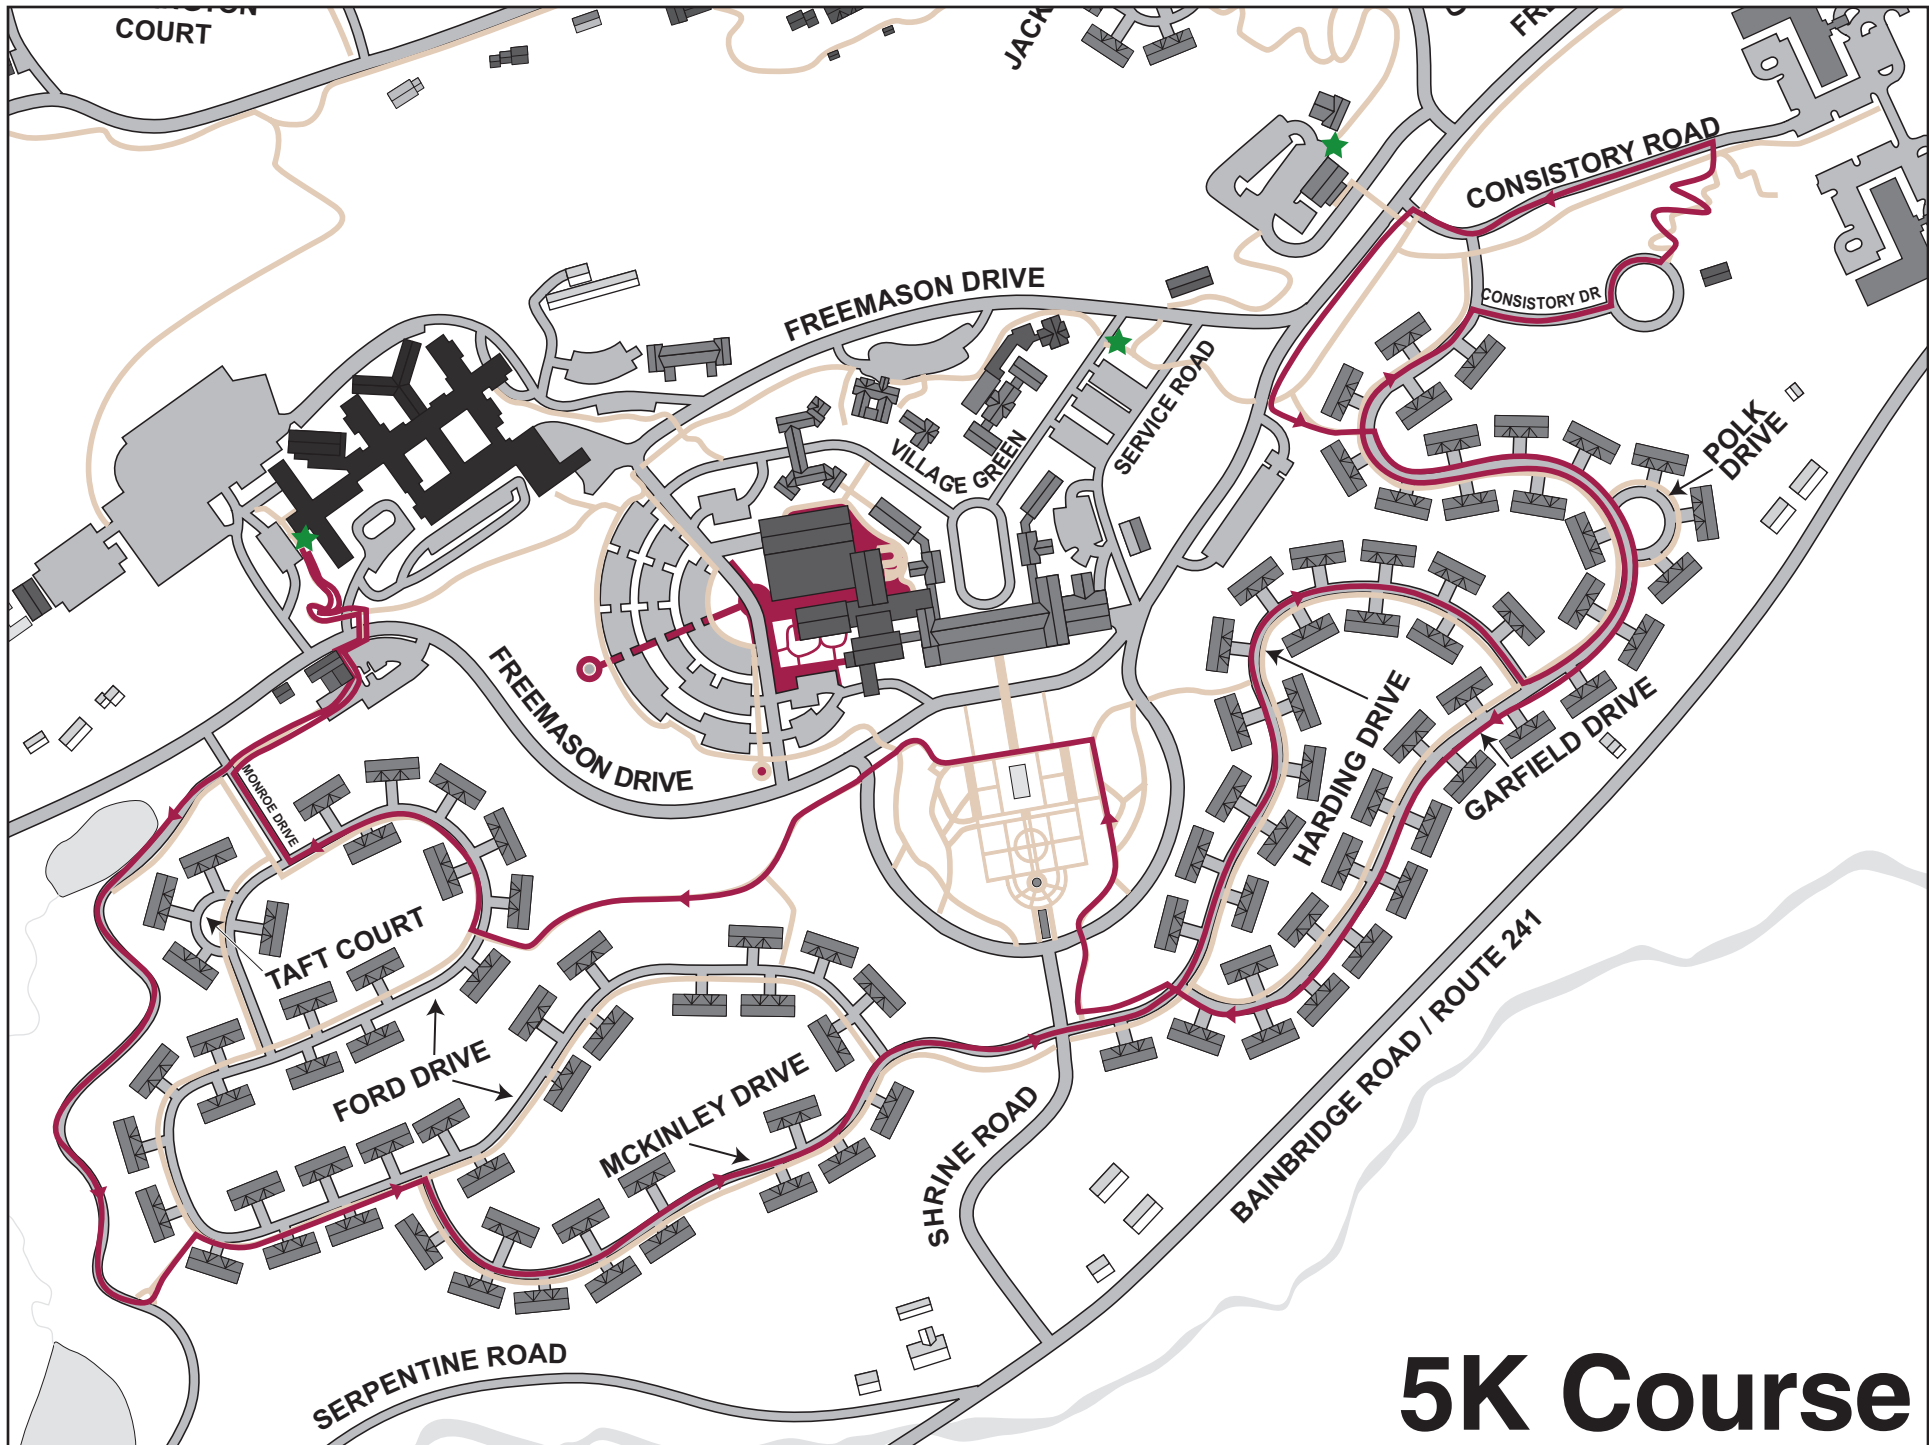

Masonic Village Walking Paths

9.94 Total Miles

Map Key

- Walking Paths
- ★ Map Locations

5K Course

3 Mile Course