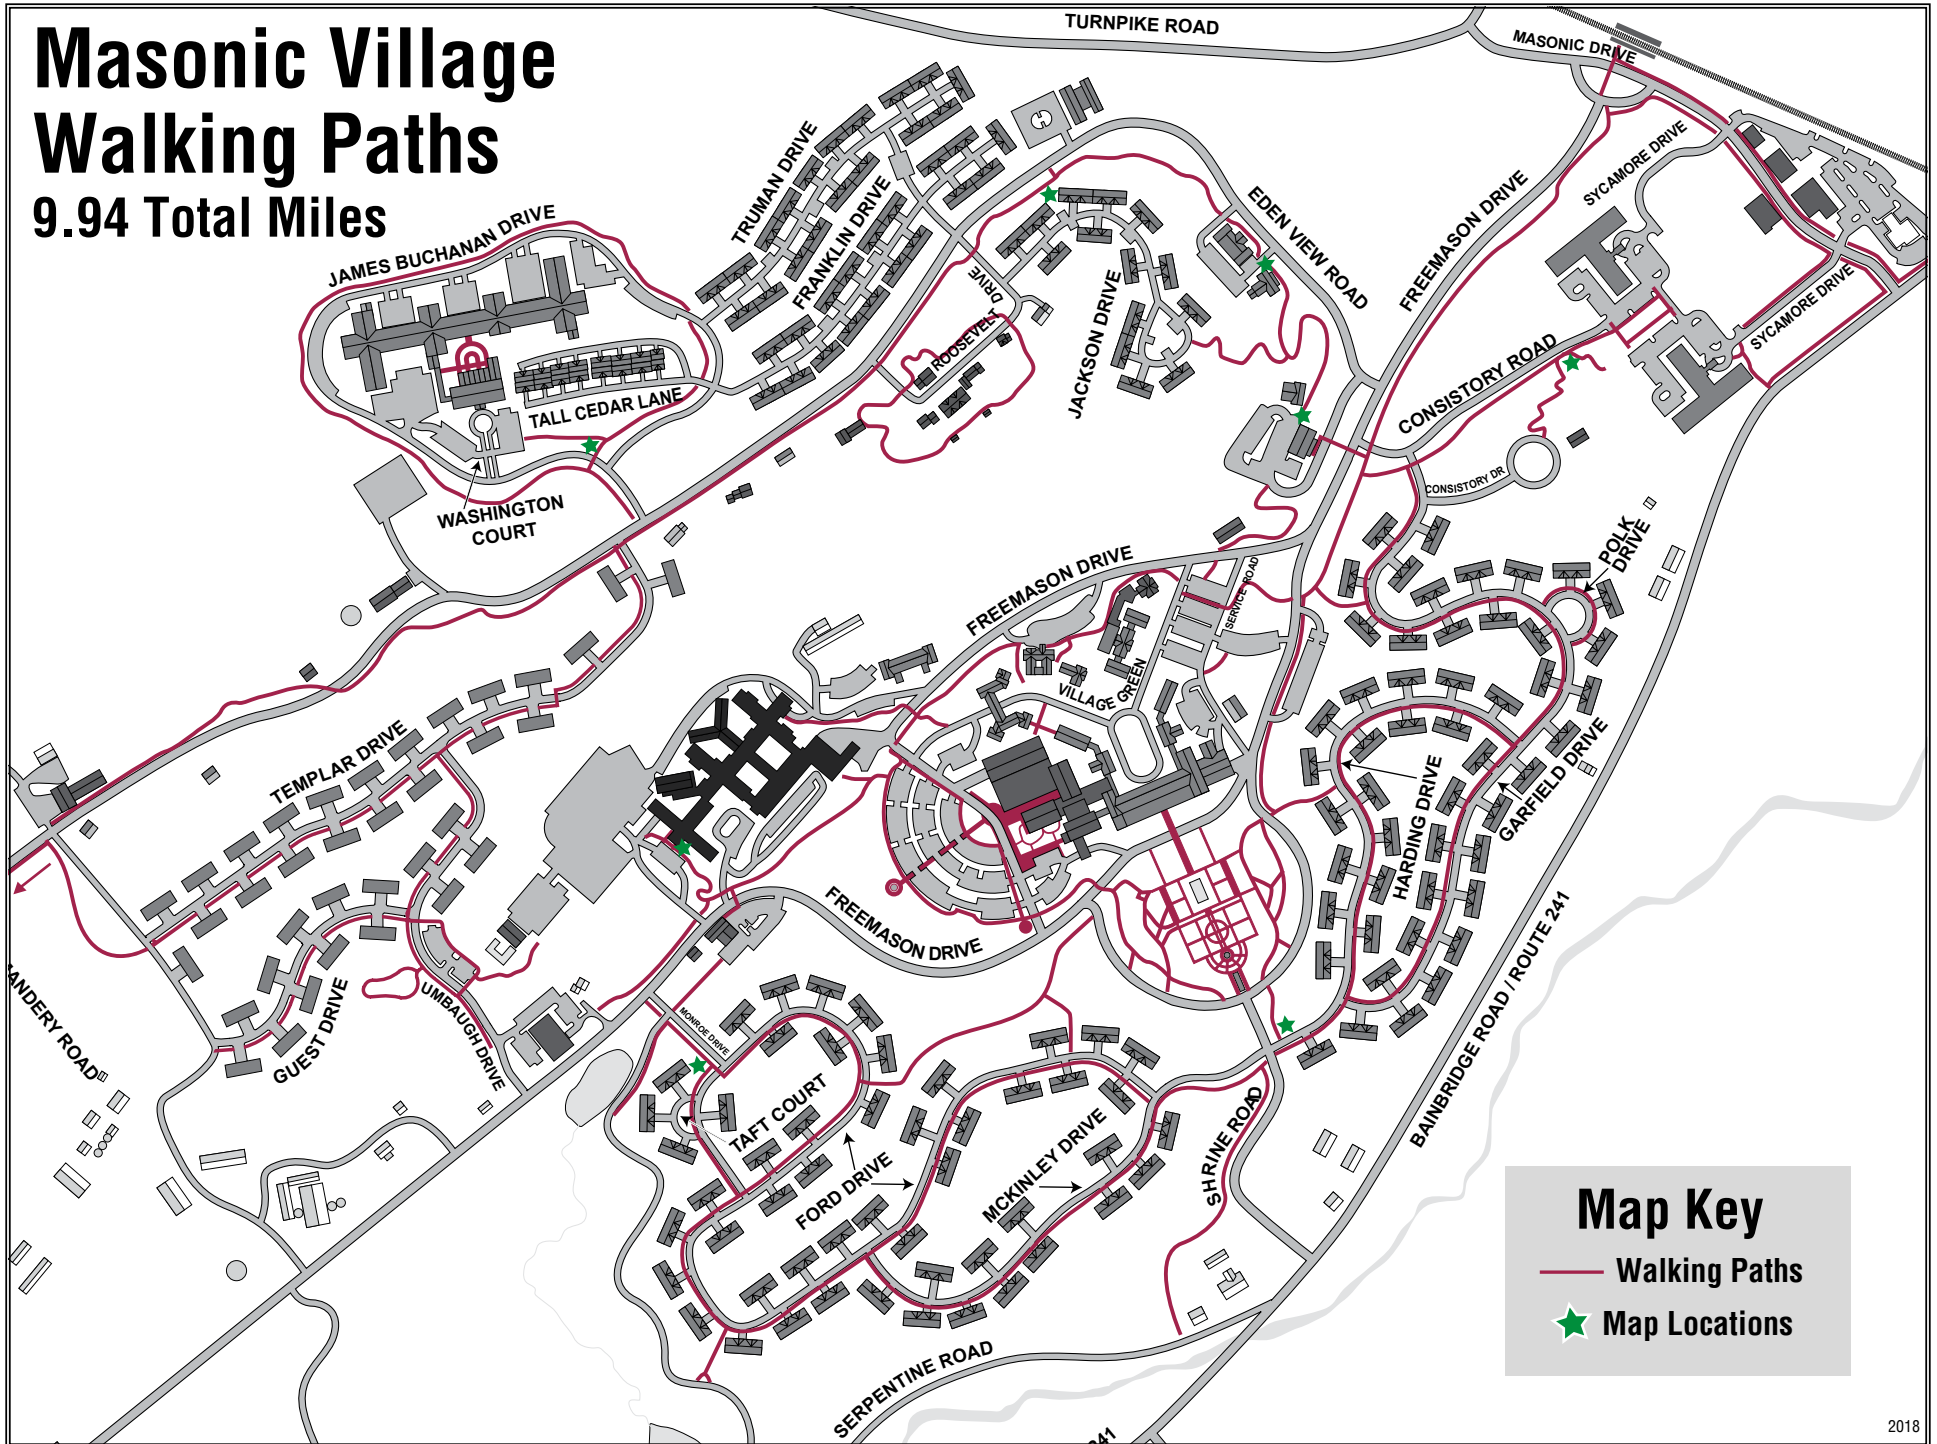

Masonic Village Walking Paths

9.94 Total Miles

Map Key

- Walking Paths
- ★ Map Locations

5K Course

3 Mile Course