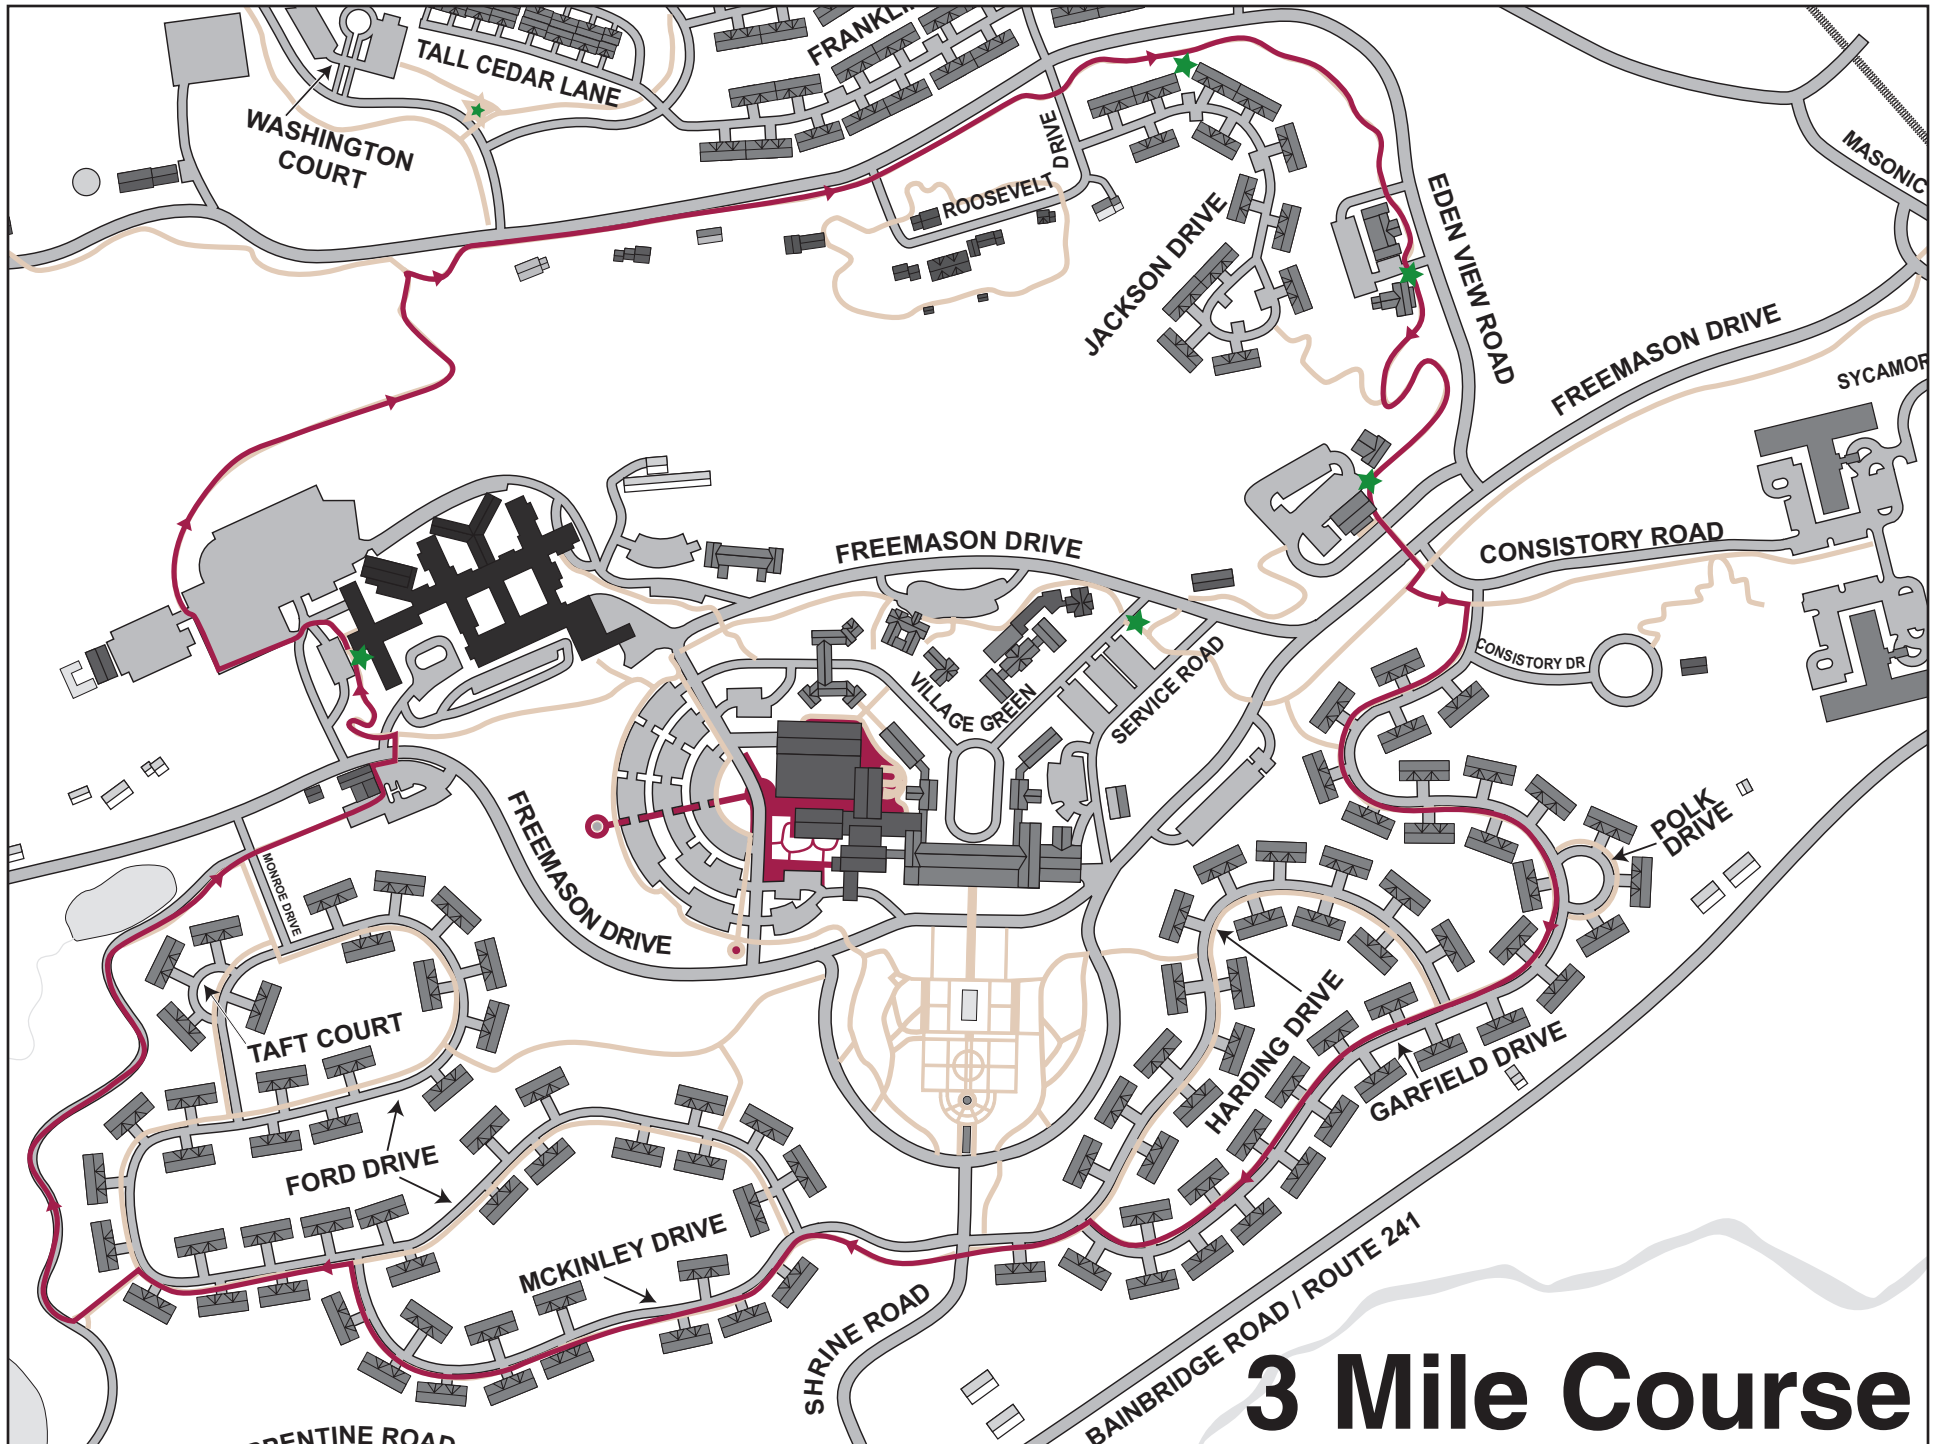

Masonic Village Walking Paths

9.94 Total Miles

Map Key

- Walking Paths
- ★ Map Locations

5K Course

3 Mile Course